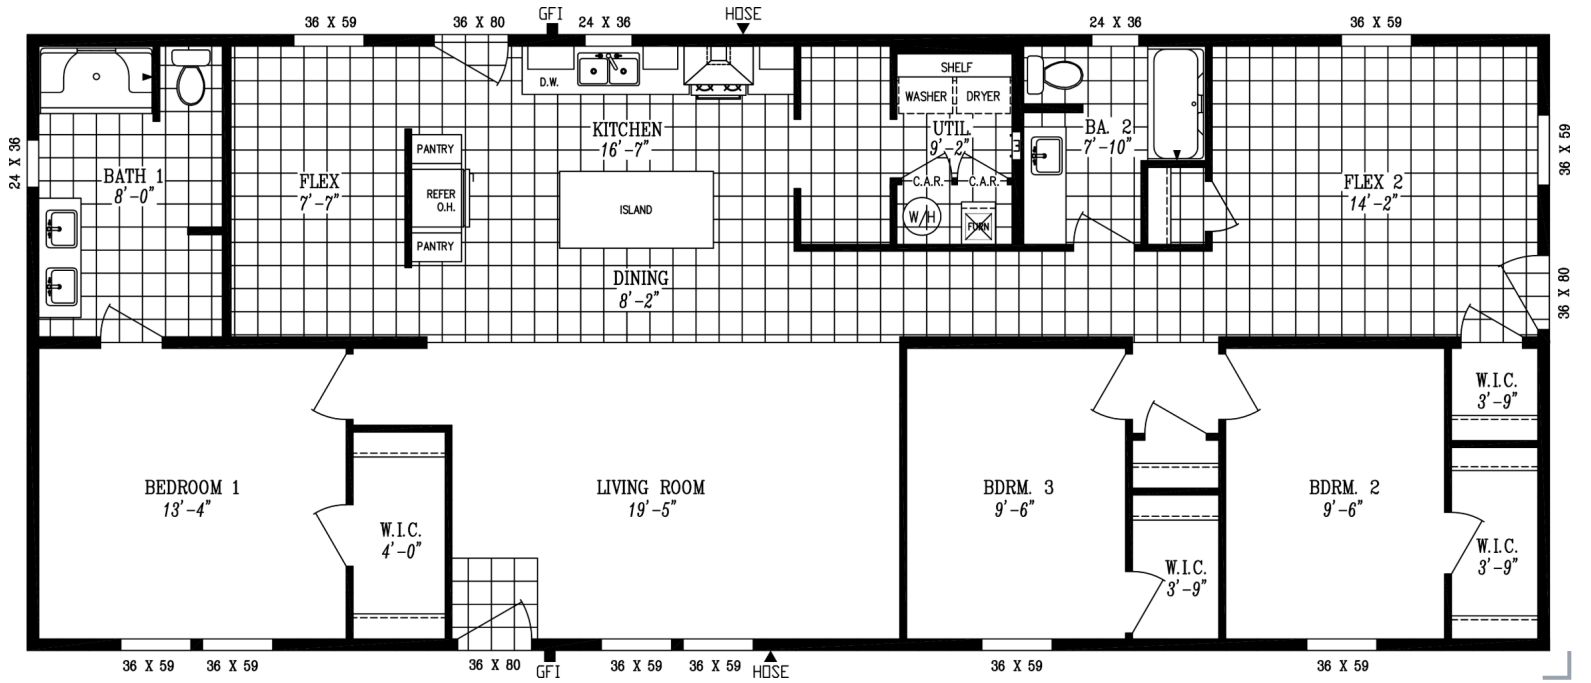

THE TEMPO SERIES

The Tempo
**Rocket
Man**

27' x 66'

DIMENSIONS

1,760 sf

LIVING SPACE

3

BEDROOMS

2

BATHROOMS

OVERVIEW

The rocket man is a 3 bedroom large doublewide with walk-in closets for each bedroom. The living room entry opens up into a great room layout with central kitchen and island as the home central point. Great family layout home that includes a Flex room with its own entry, gives you flexible living space.

01 FLOOR PLAN

1,760 SQ FT · 27' x 66'

(425) 353-5464

or **Request Firm Quote**

— **EMAIL US**